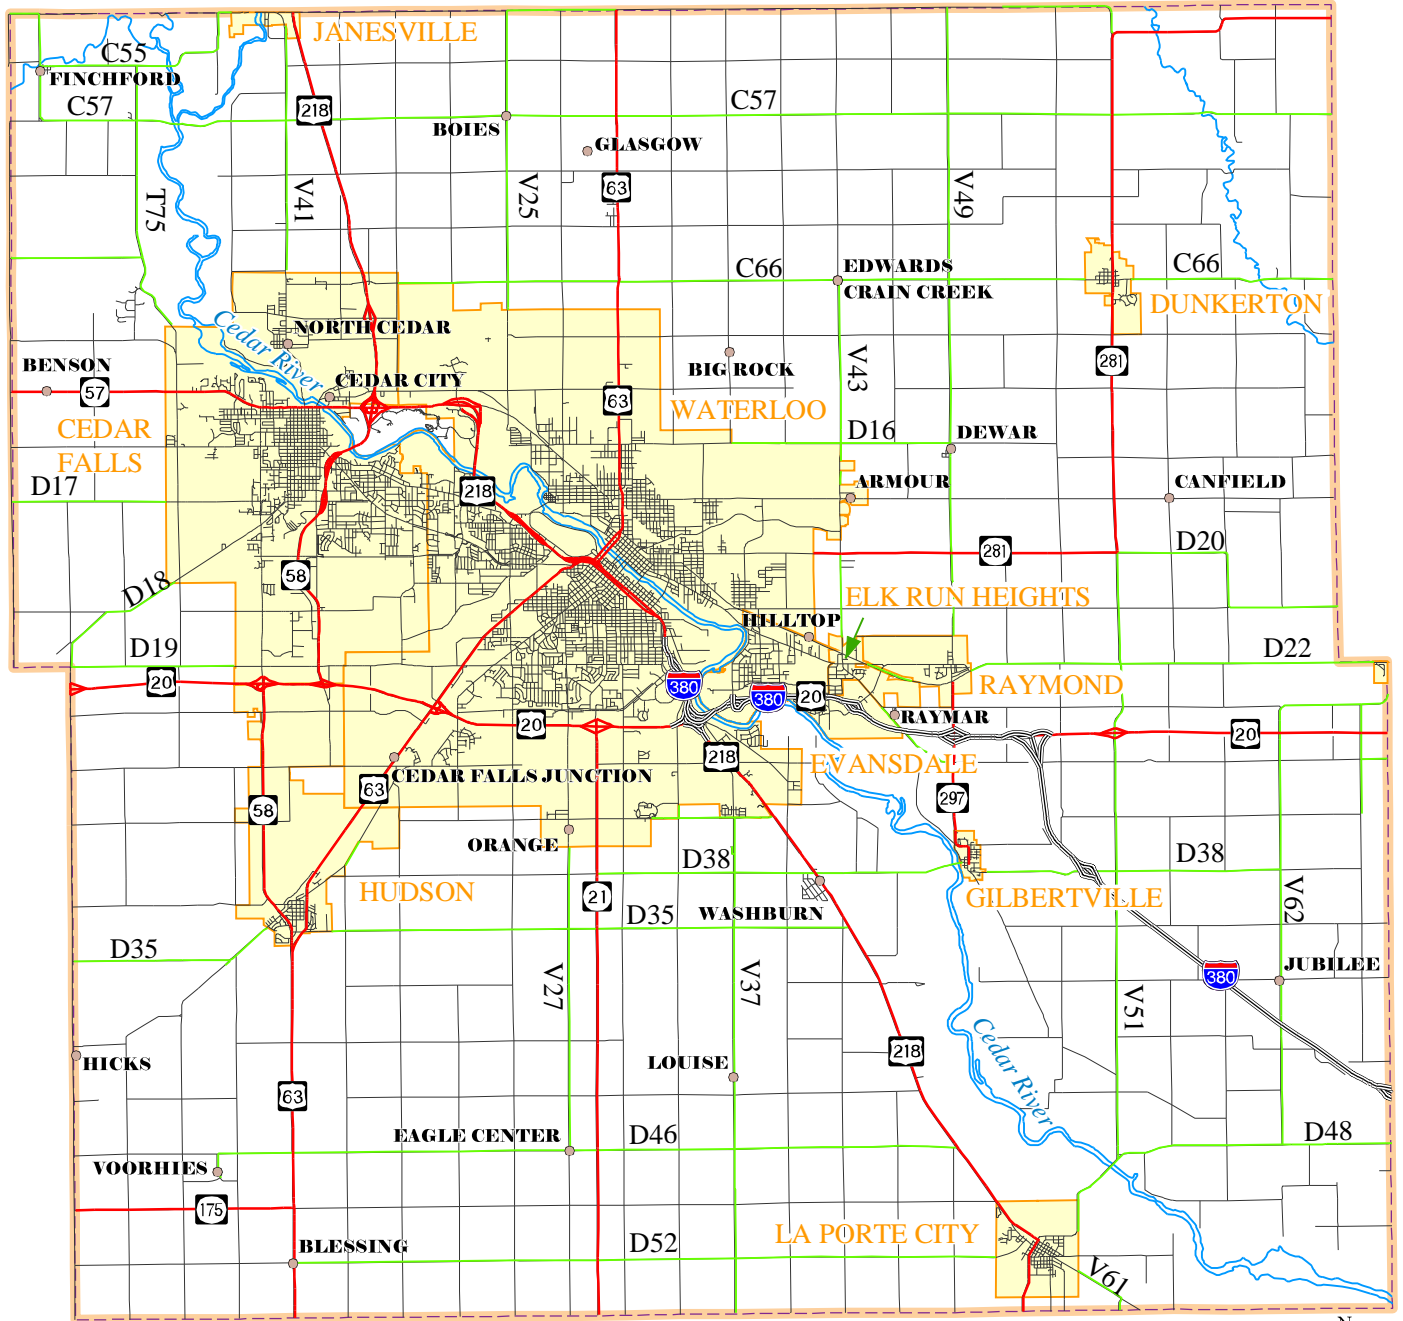

BLACK HAWK COUNTY, IOWA

LEGEND

COUNTIES Incorporated Areas	<ul style="list-style-type: none"> • Populated Place Interstate Highways 	<ul style="list-style-type: none"> Major Roads Roads County Roads Rivers
--	---	--