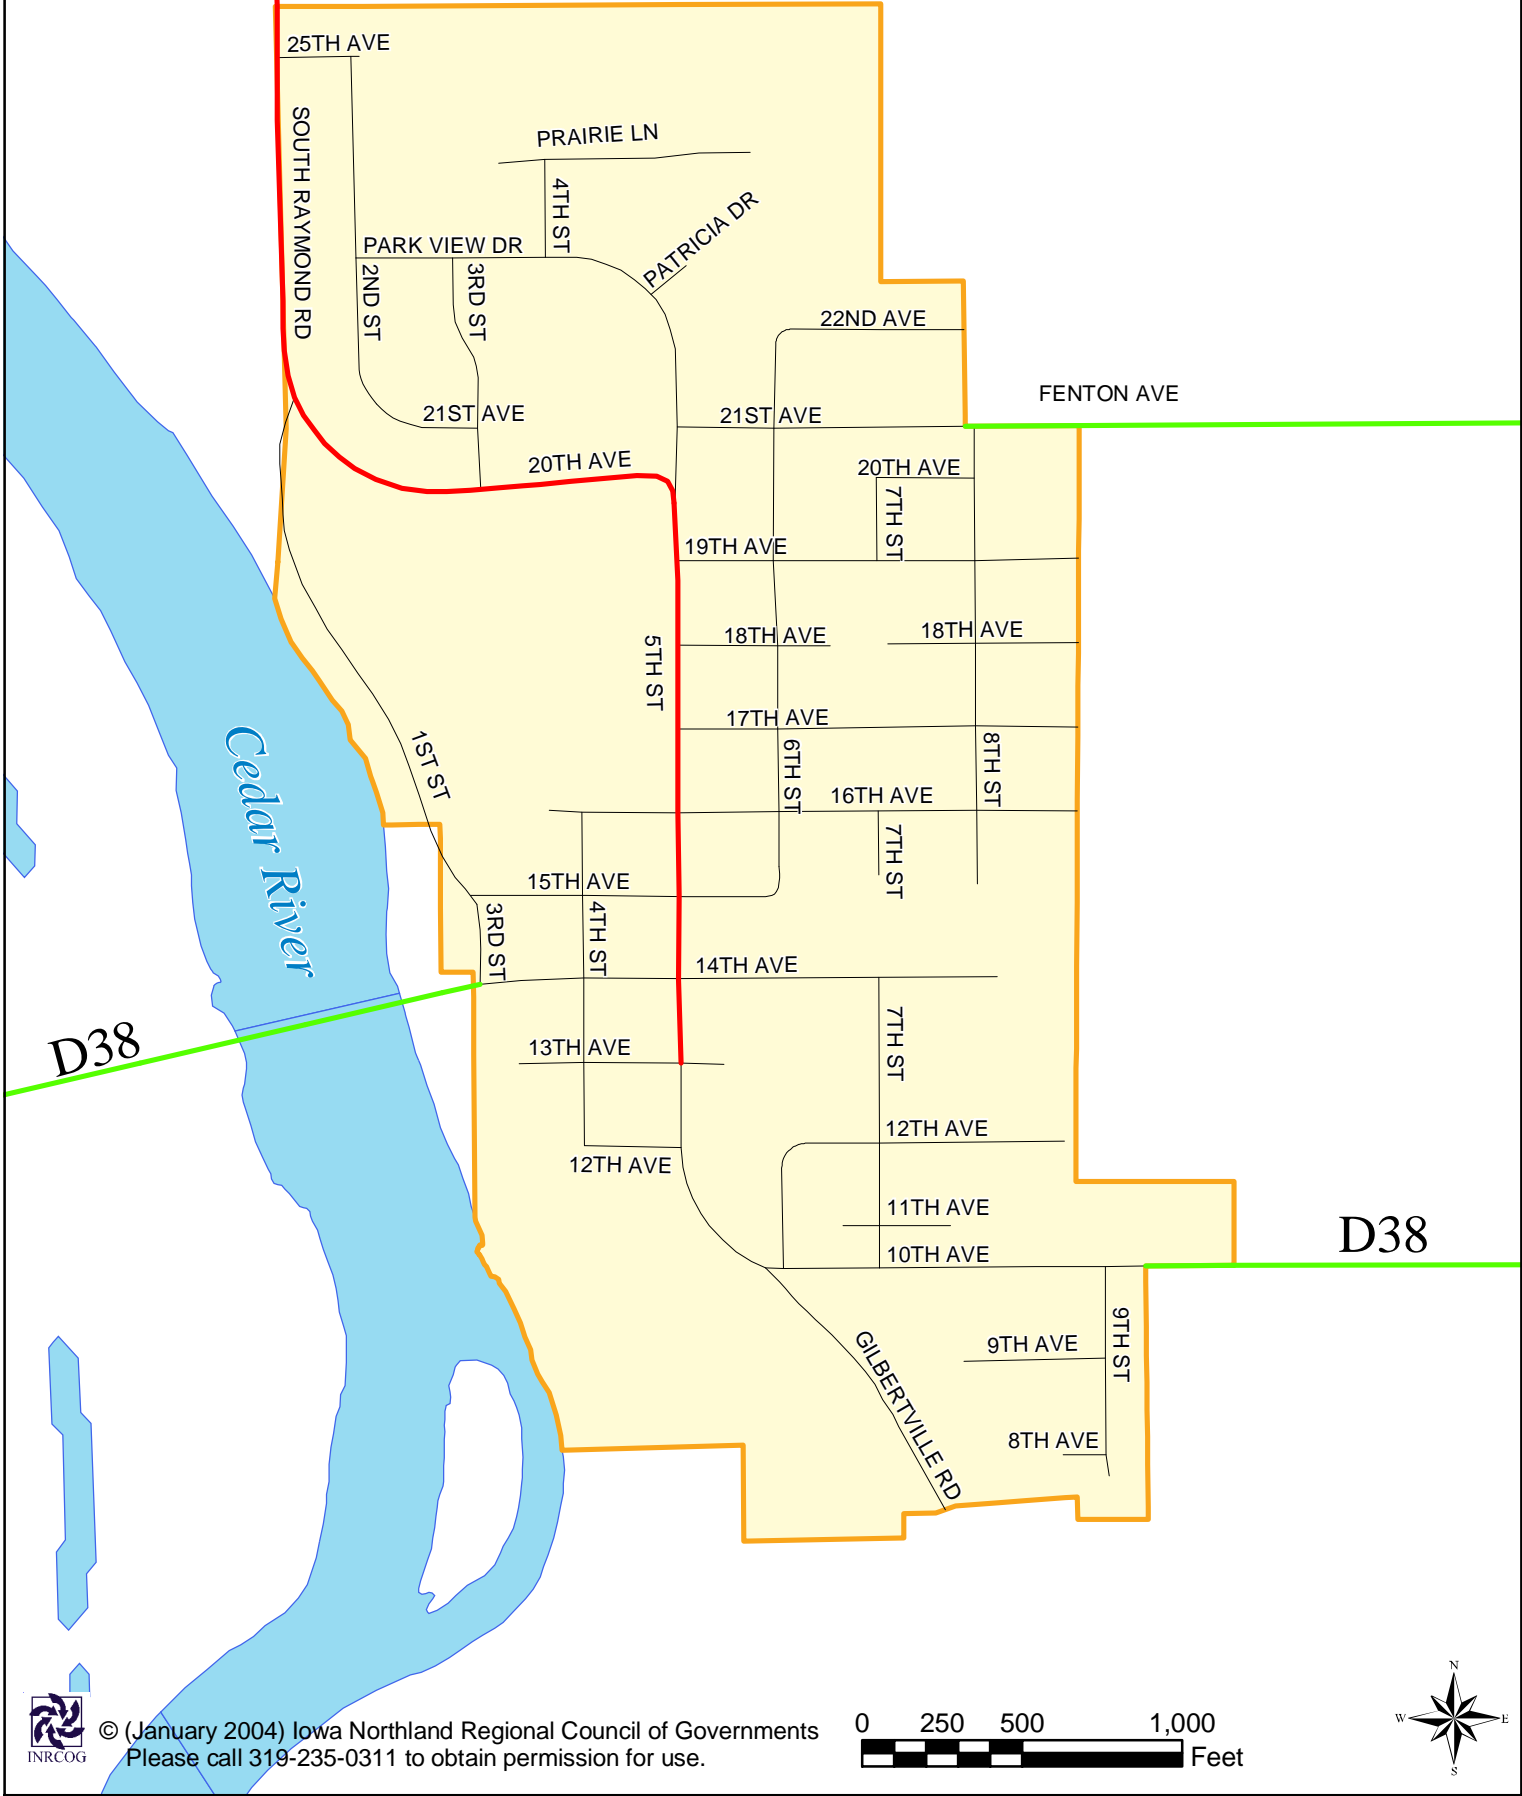

# City of Gilbertville, Iowa

297

© (January 2004) Iowa Northland Regional Council of Governments  
Please call 319-235-0311 to obtain permission for use.