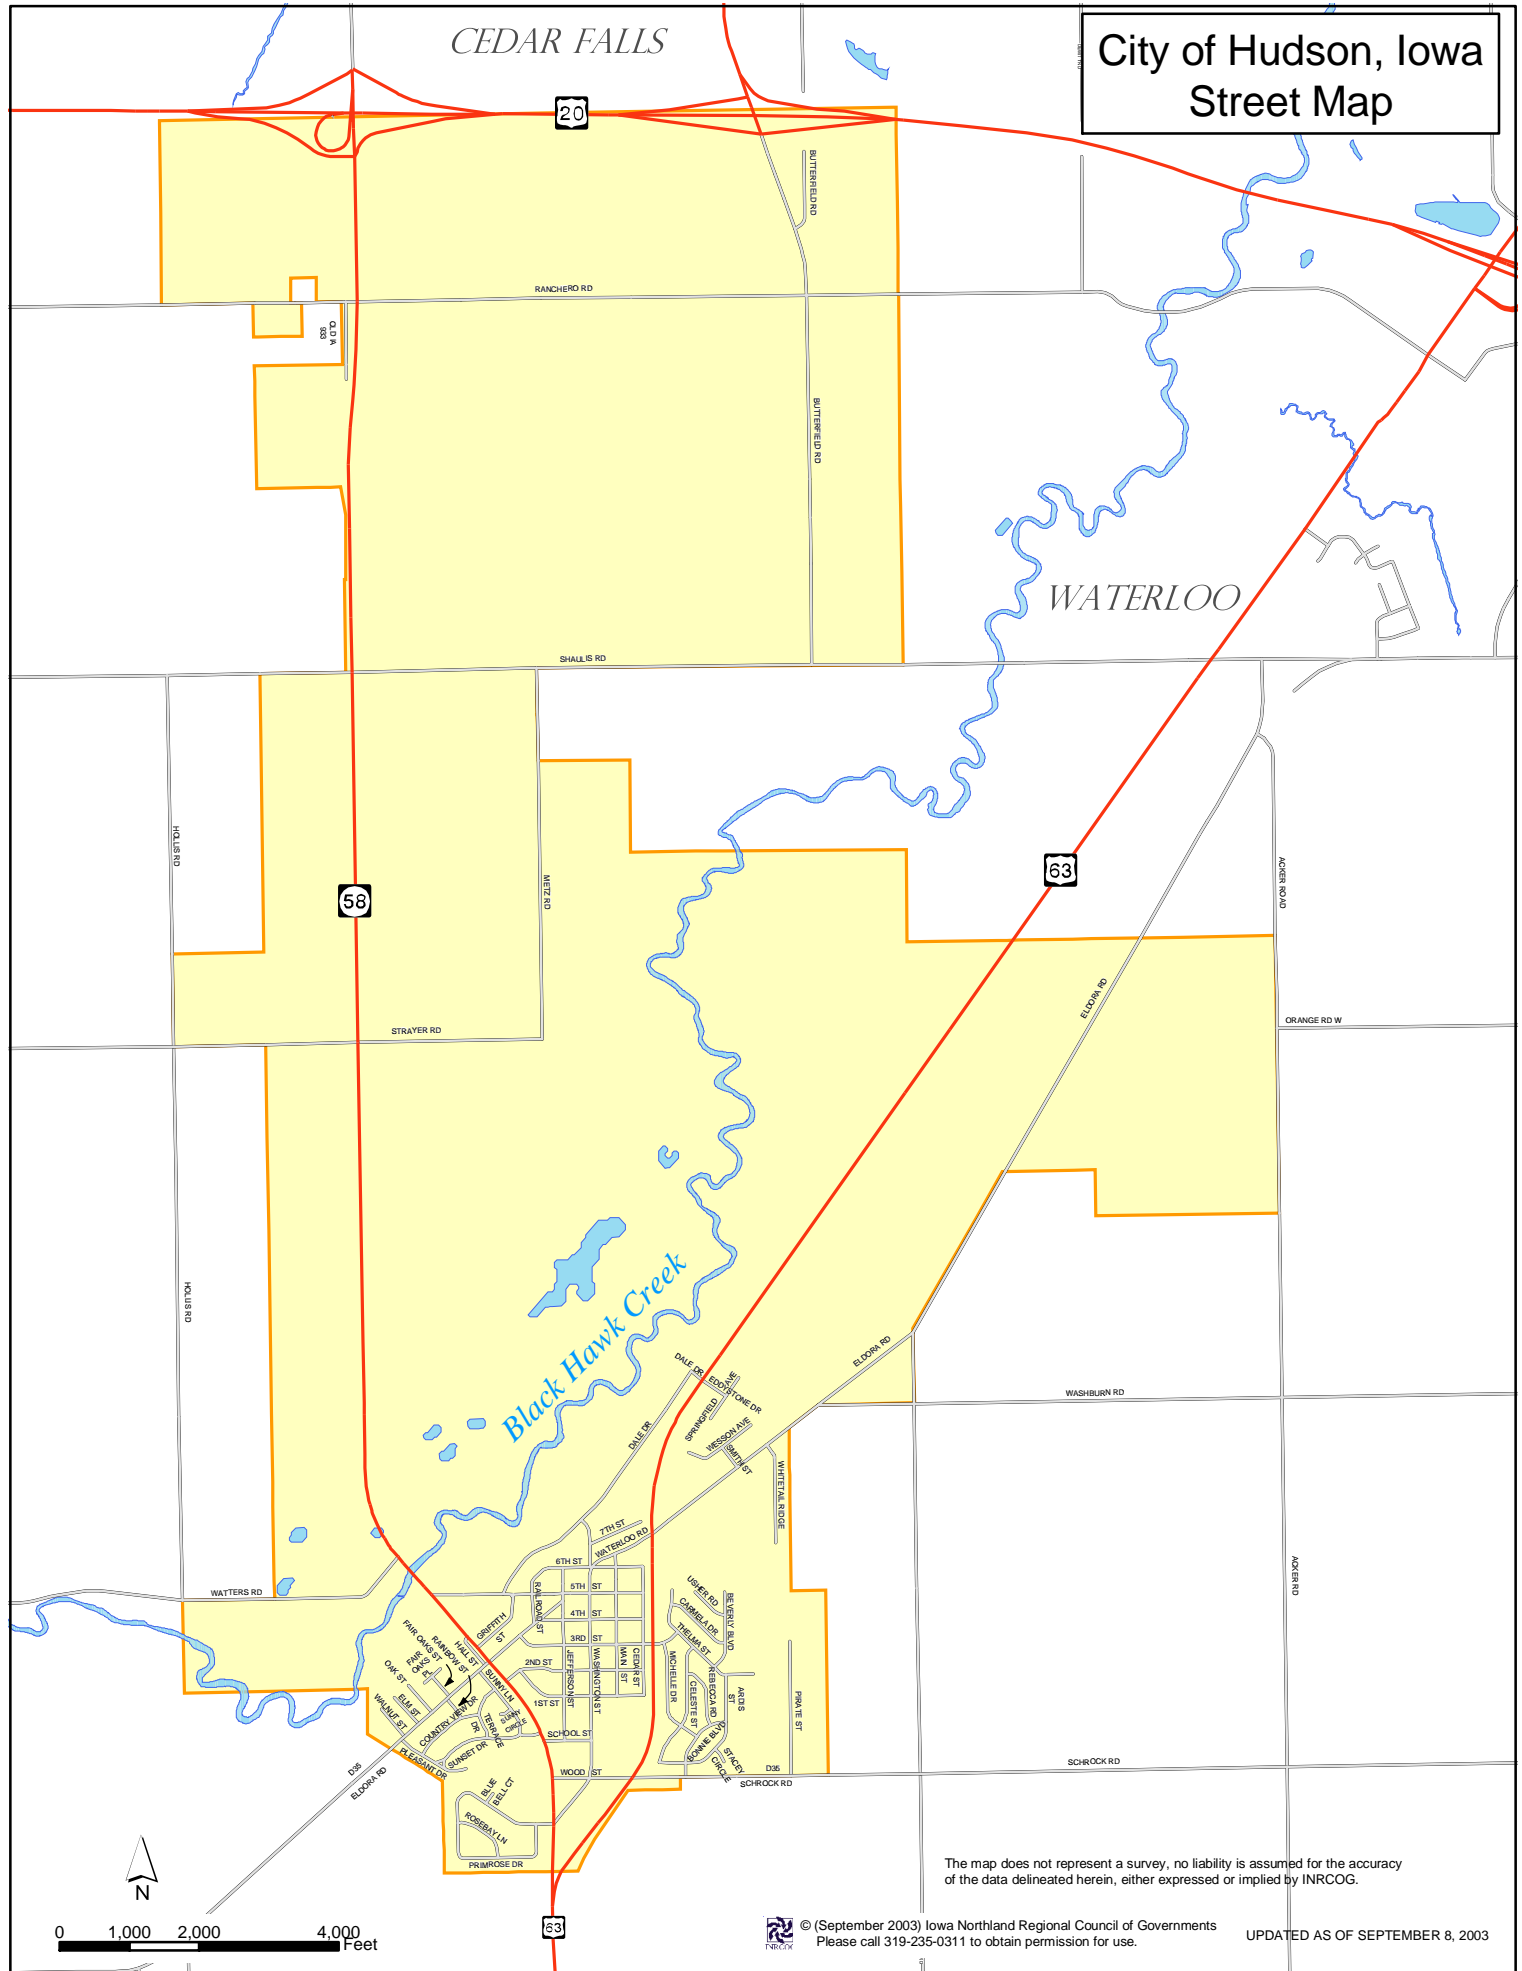

CEDAR FALLS

City of Hudson, Iowa Street Map

20

63

58

63

63

The map does not represent a survey, no liability is assumed for the accuracy of the data delineated herein, either expressed or implied by INRCOG.